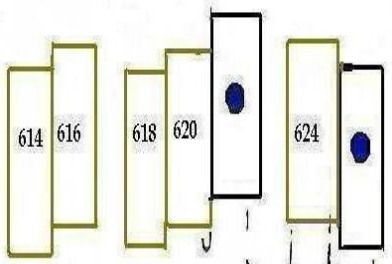

Long's Peak 1792

- Long's Peak Plan
- Trail Ridge Plan
- Twin Sisters Plan
- Fall River Plan

● =SOLD

Fall River-1968

Trail Ridge-1870

PARK RIVER *West*

Long's Peak 1792

Trail Ridge 1870

Twin Sisters 1876